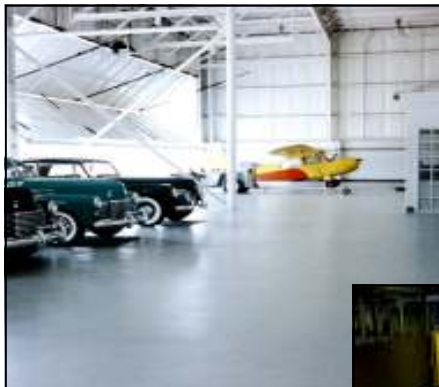

### **Transport Applications**

SupaTuff applied in this Hanger / Garage provides a surface coating which is attractive, easy to clean and hard wearing.

SupaTuff is available in either a water or solvent based formulations.